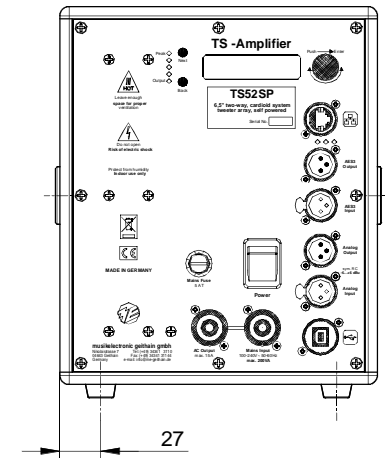

Front view

Side view

Rear view

Top view

optional  
with M8  
security lug

Subject to technical changes. Errors and omissions excepted.

**TS52SP view**

scale 1:5  
updated on 10.08.2015