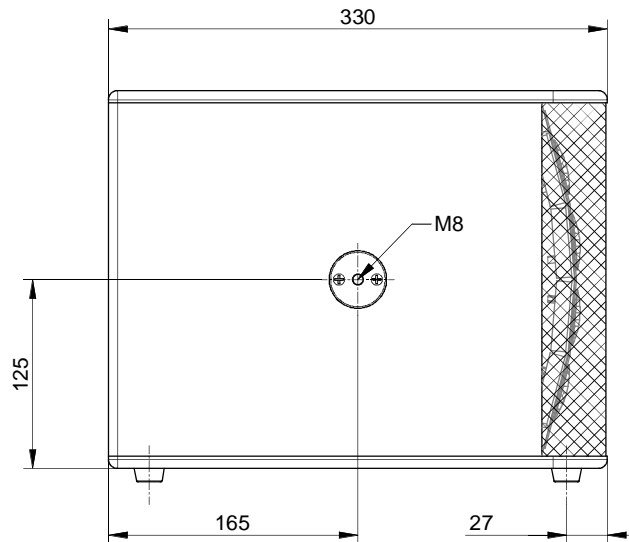

Front view

Side view

Rear view

Top view

optional  
with M8  
security lug

Subject to technical changes. Errors and omissions excepted.

**TS52SP view**

scale 1:5  
updated on 10.08.2015