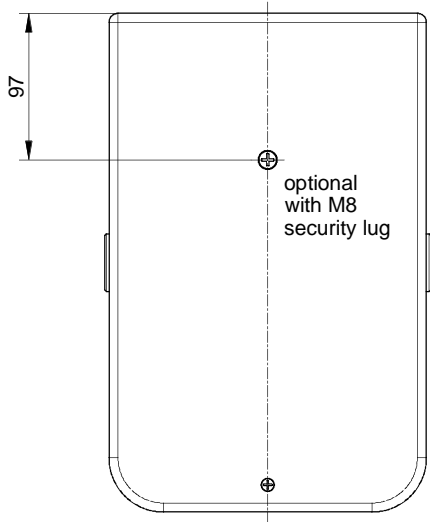

Front view

Side view

Rear view

Top view

optional  
with M8  
security lug

Subject to technical changes. Errors and omissions excepted.

**TS52SP view**

scale 1:5  
updated on 10.08.2015